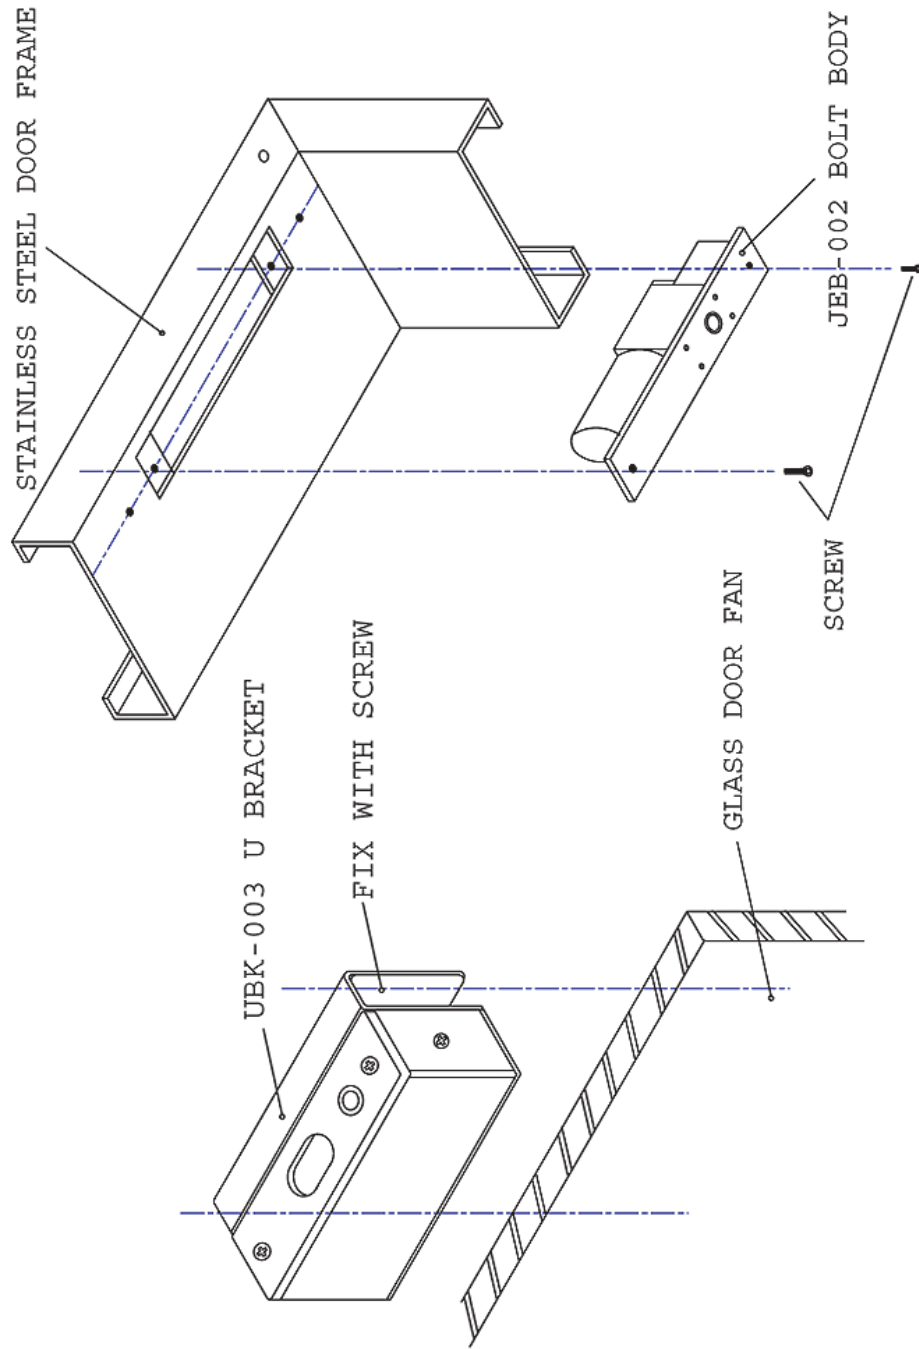

■ UBK-005 BRACKET INSTALLATION INSTRUCTION

■ UBK-005U BRACKET FOR FULL FRAMELESS GLASS DOOR INSTALLATION INSTRUCTION

■ UBK-003 U BRACKET FOR FRAMELESS GLASS DOOR INSTALLATION INSTRUCTION

■ TS-10 C BRACKET INSTALLATION INSTRUCTION

■ TP-01 STAINLESS STEEL COVER INSTALLATION INSTRUCTION